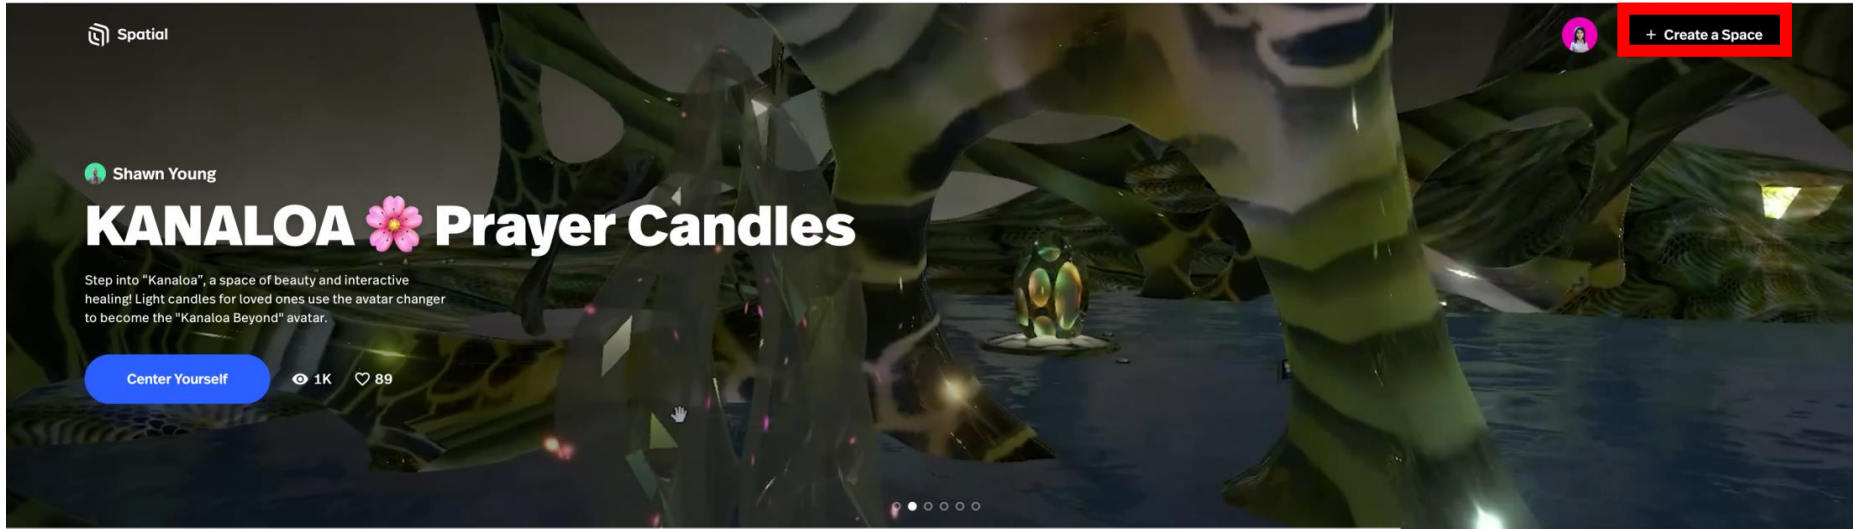

1. สร้างห้อง

Explore Immersive Spaces

Discover the world's creativity through interactive, 3D experiences.

Trending Popular Live Now Newest Recent Your Spaces

Search...