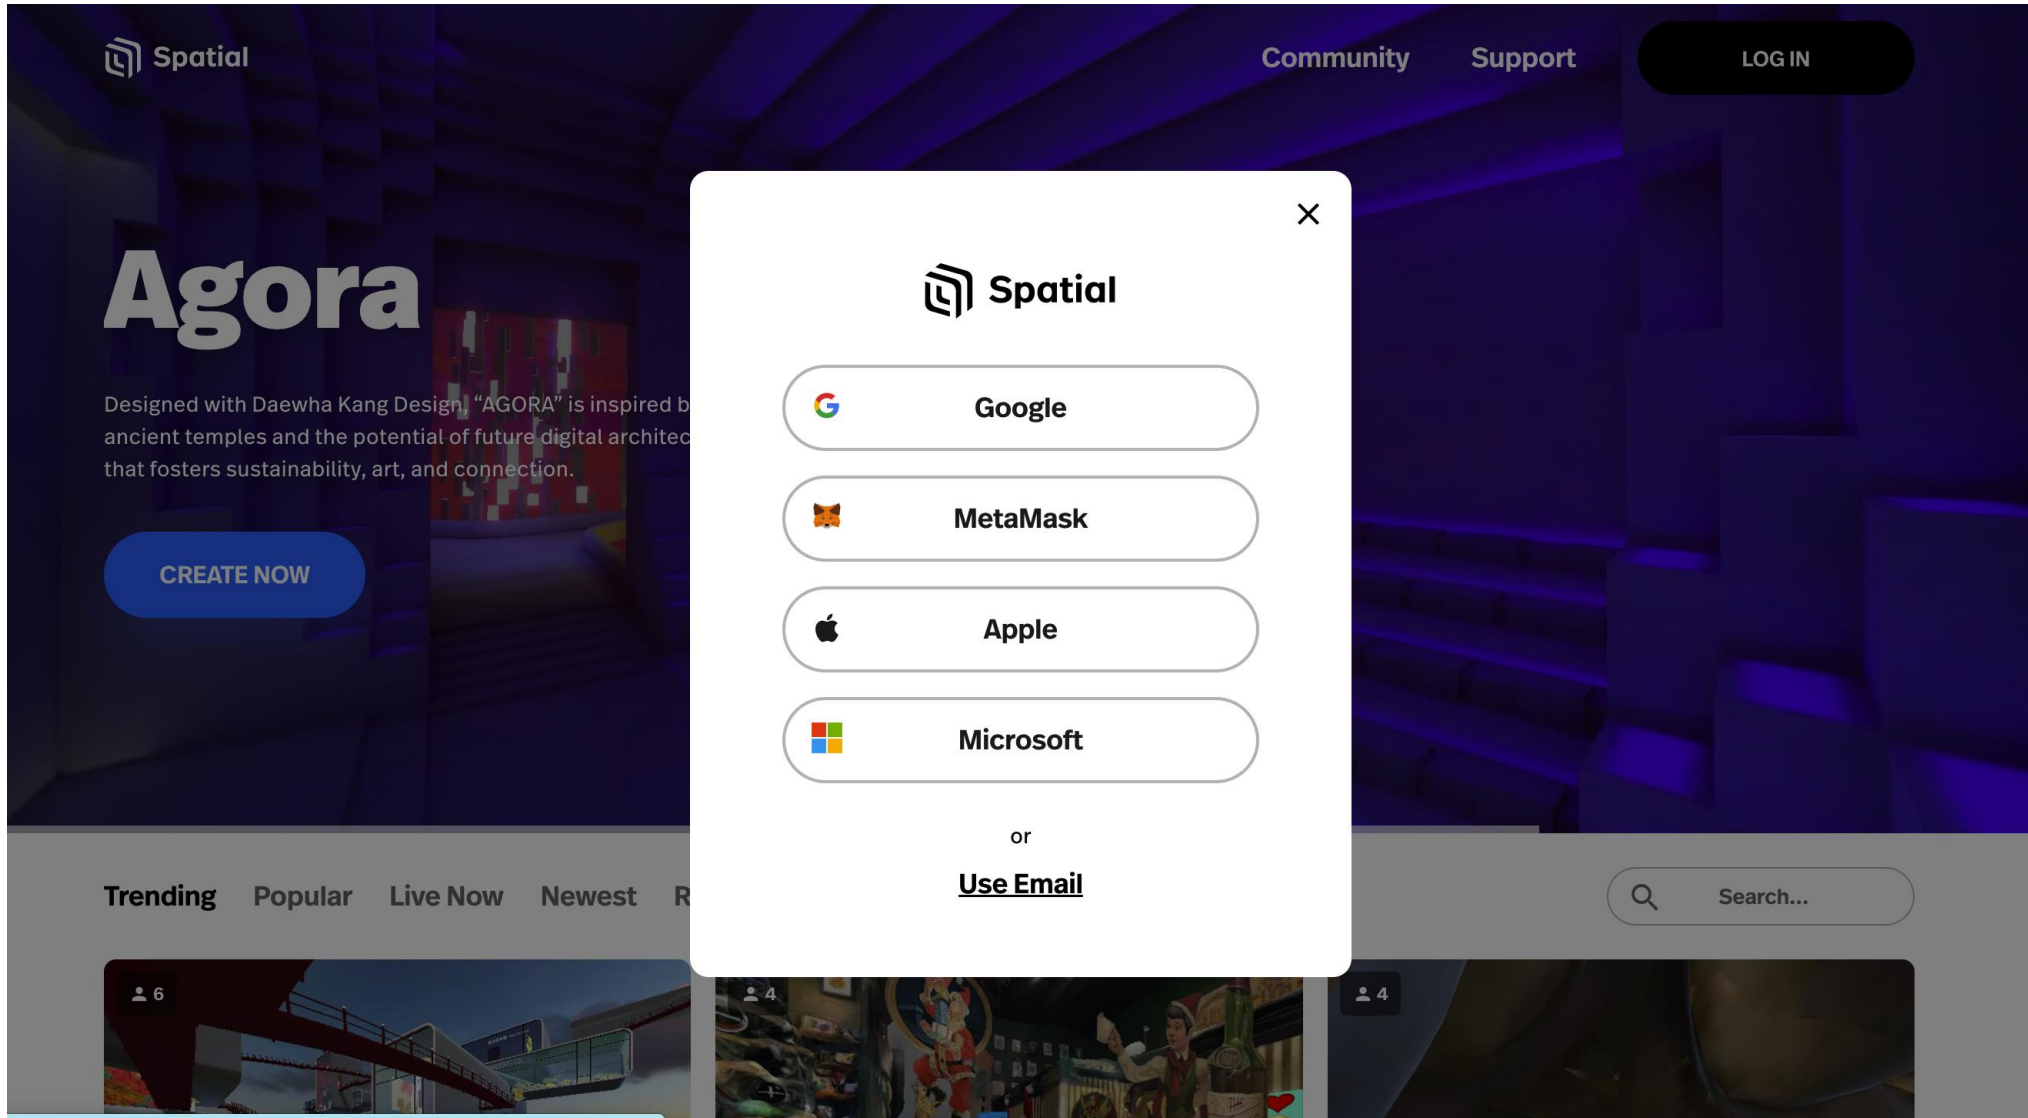

1. <https://www.spatial.io/>
2. Sign up/Login

2.

การใช้งาน "Spatial.io" เบื้องต้น

# 1. Sign in by google mail or others

# 1. รายละเอียดข้อมูล Profile

The screenshot shows the Spatial.io profile page for user AuiWK. The main banner features a virtual fashion show titled "Fashioning Masculinities" with a "JOIN NOW" button, 1.9K views, and 127 likes. A navigation bar at the bottom includes "Trending", "Popular", "Live Now", "Newest", "Recent", and "Your Spaces" (highlighted with a red box). A search bar is visible on the right. A profile menu is open, listing options: Profile, Content, Integrations, Pair Headset, Support, Community, Creator Toolkit, Create Team, Upgrade, Download Apps, and Log out. The user's profile picture and name "AuiWK" are also visible in the menu.