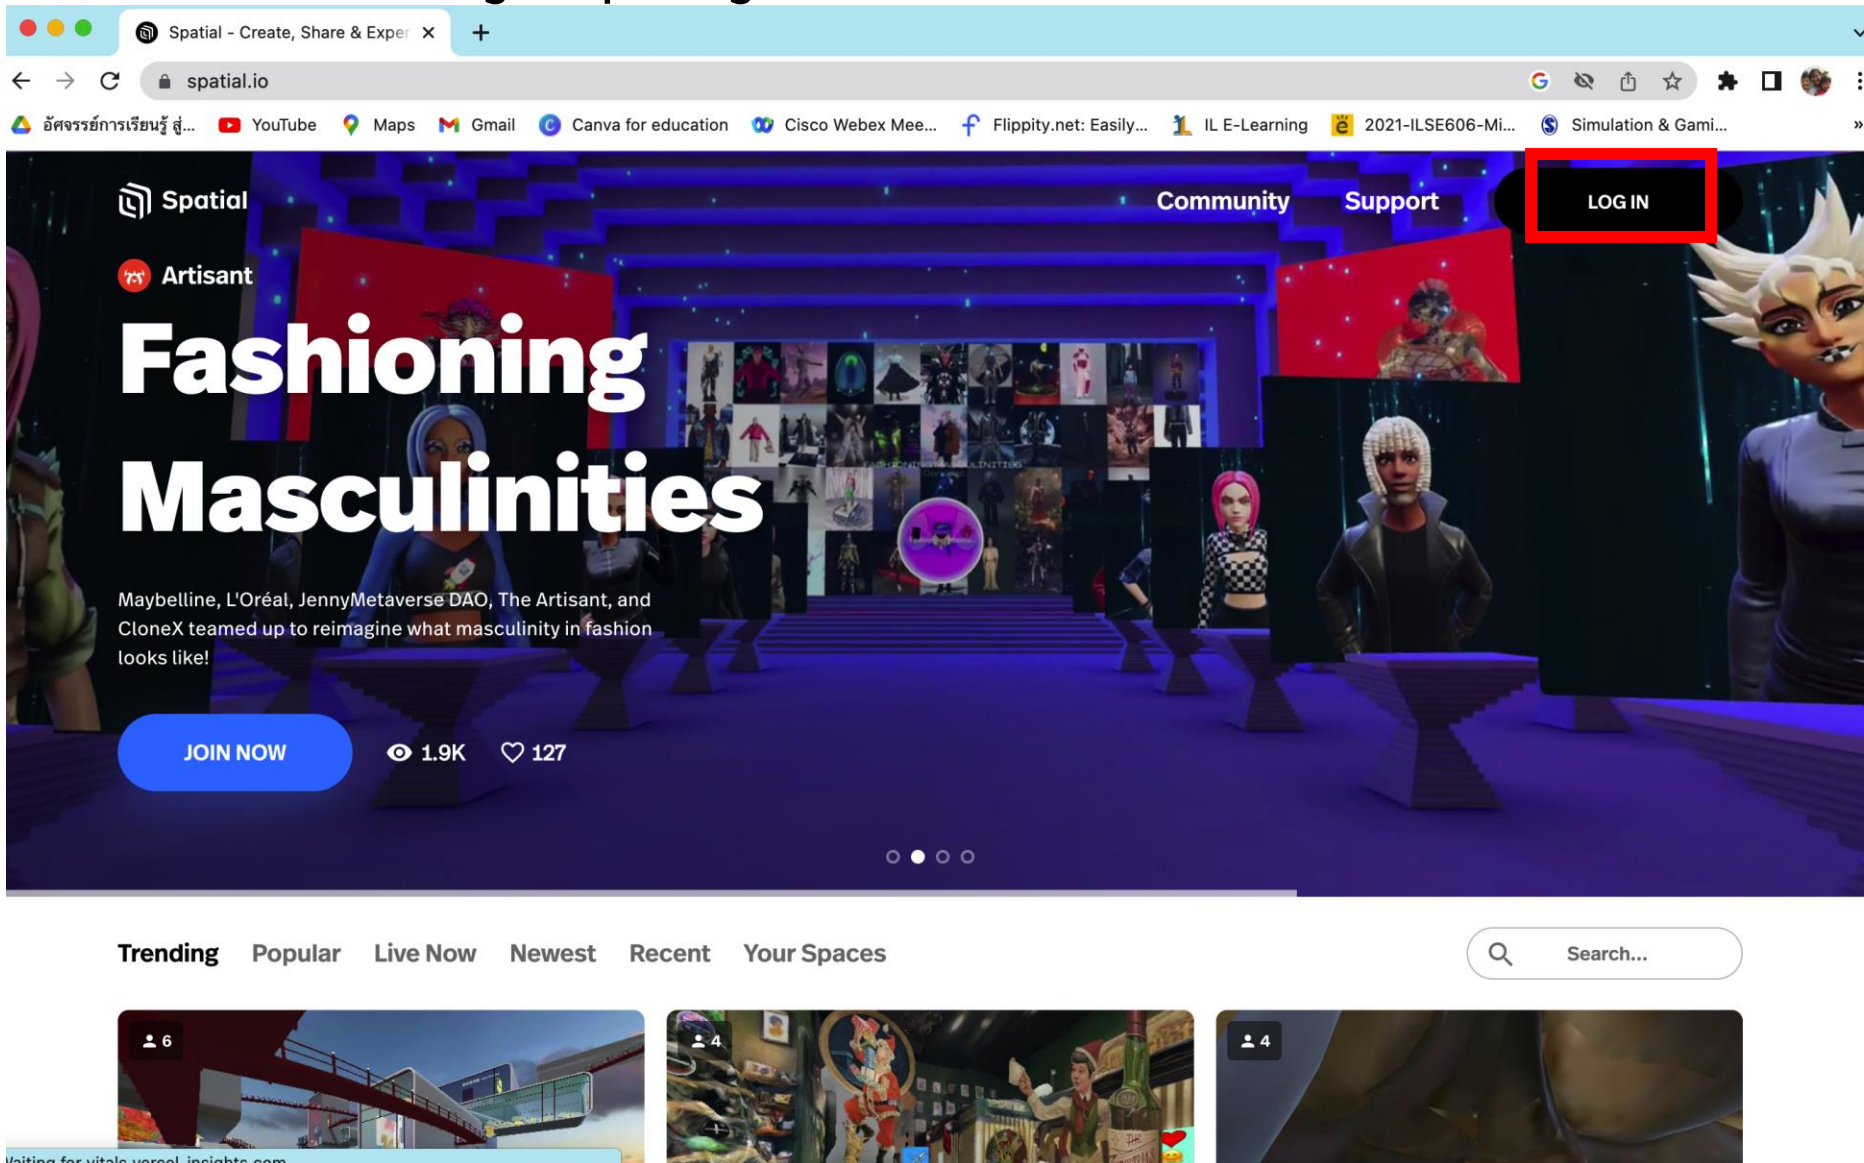

1. <https://www.spatial.io/>
2. Sign up/Login

2.

การใช้งาน "Spatial.io" เบื้องต้น